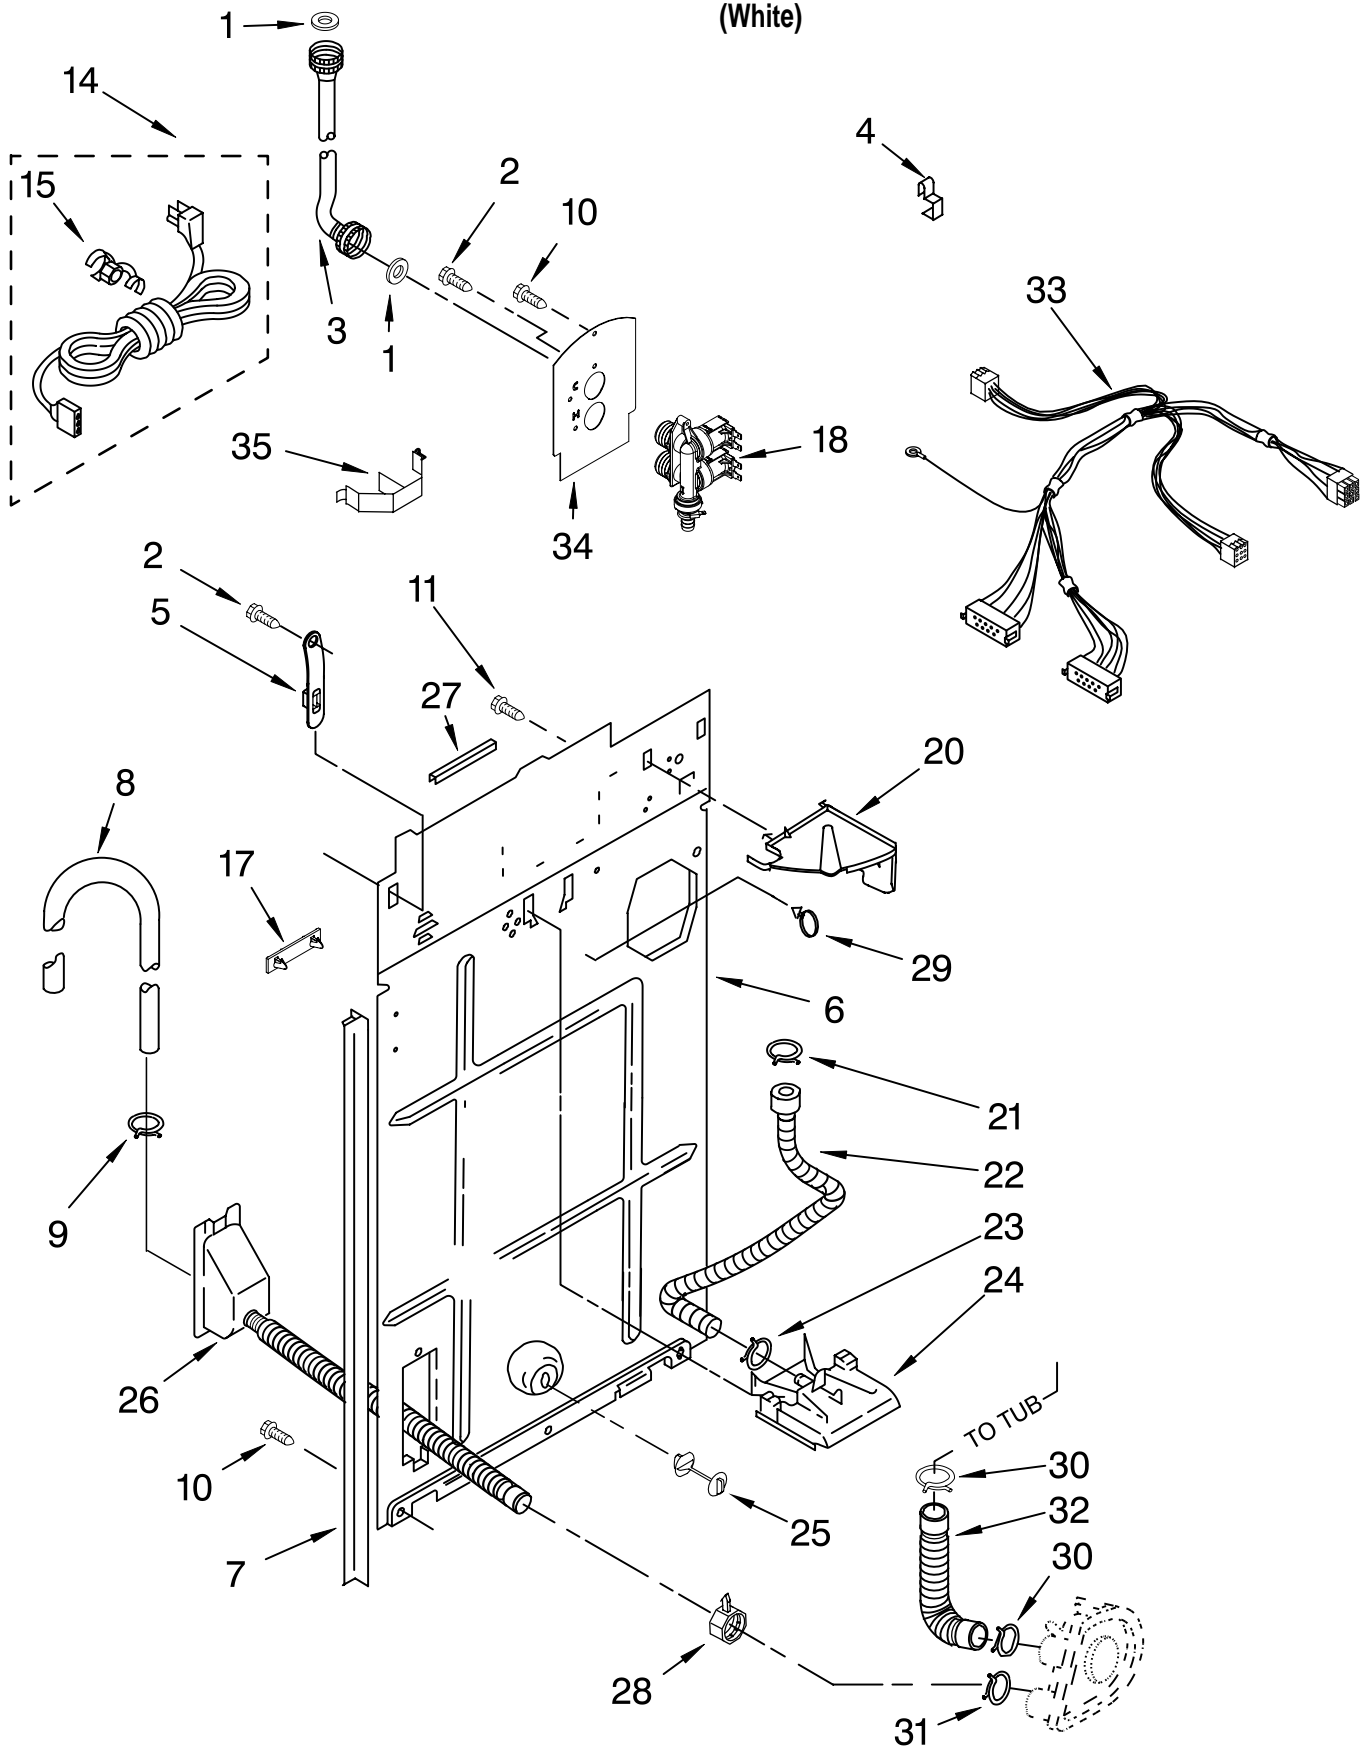

REAR PANEL PARTS

For Model: CAM2752TQ0

(White)

FOR ORDERING INFORMATION REFER TO PARTS PRICE LIST

REAR PANEL PARTS

For Model: CAM2752TQ0
(White)

Illus. No.	Part No.	DESCRIPTION	Illus. No.	Part No.	DESCRIPTION	Illus. No.	Part No.	DESCRIPTION
1	3976300	Washer, Water Inlet Hose (4) (1-1/16 x 5/8)	9	371507	Clamp, Hose	27	W10096784	Edge Protector
2	9740848	Screw, 8-18 x 1/2	10	62863	Screw, 10-16 x 3/8	28	3976395	Restraint, Hose
3		Hose, Water Inlet	11	3351614	Screw, 10-24 X 3/8	29	8559320	Restraint, Hose
	3949380	Blue Coupler	14	3976231	Cord, Power	30	3363366	Clamp, Hose
	3949381	Red Coupler	15	3952821	Strain Relief, Power Cord To Rear Panel	31	3366912	Clamp, Hose
4	8282518	Clip, Harness	17	389379	Retainer (2) Side/Feature Panel	32	3951449	Hose, Pump To Tub (Includes Item 30)
5	8568314	Strap, Console (2)	18	3979347	Valve, Water Inlet & Thermistor Assy.	33	W10114215	Harness, Timer
6	8541649	Panel, Rear (Includes Items 5, 15 & 35)	20	8539874	Shield, Suds	34	8541624	Plate, Mixing Valve
7	3354204	Pad, Rear Panel (2)	21	301958	Clamp, Hose	35	8055003	Clip, Harness & Pressure Hose
8	96743	Hose, Drain (4')	22	8317974	Hose, Vacuum Break	FOLLOWING PARTS NOT ILLUSTRATED		
	661577	Hose, Drain (9'- 9") (Not Included)	23	370450	Clamp, Hose			
	3357090	Extension, Drain Hose (21 Inches) (Not Included)	24	387606	Break, Vacuum			
			25	8519200	Support, Rear Panel		3954579	Miscellaneous Parts Bag
			26	8317940	Drain Hose Assembly (Includes Item 28)			

FOR ORDERING INFORMATION REFER TO PARTS PRICE LIST